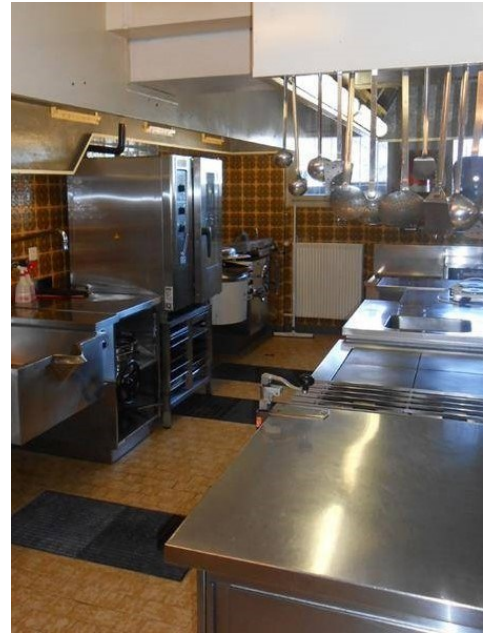

Group accommodation Jugendhaus Aeschi

Aeschi, Bernese Oberland, Switzerland, 920m
26 beds, from CHF 22.00

The group accommodation "Jugendhaus Aeschi" in the Bernese Oberland is ideal for self-catering groups and can accommodate up to 26 people. The youth centre has rooms for 1 to 5 people, all of which have a washbasin. For fun and games there is an outdoor playground, a ping-pong table, a table football table and a football pitch (5 minutes away). The hotpot and the new barbecue hut round off the offer and make your stay unforgettable! Together with two other buildings, the group accommodation "Jugendhaus Aeschi" is part of a holiday centre. The three camp buildings - the group accommodation "Jugendhaus Aeschi" (26 beds), the group accommodation [Chalet Aeschi](https://www.gruppenhaus.ch/en/house/gruppenhaus/chalet_aeschi/539) (18 beds) and the group accommodation [Vereinshaus Aeschi](https://www.gruppenhaus.ch/en/house/gruppenhaus/vereinshaus_aeschi/720) (17 beds) - can be rented individually or together for larger groups. The holiday centre has a maximum of 61 beds in total.

Details

rooms & facilities

accommodation

Total 26 spaces to sleep
1 room with 1 bed and Sink
4 rooms with 2 beds and Sink
2 rooms with 3 beds and Sink
1 room with 5 beds and Sink
1 room with 6 beds and Sink

bedding

sleeping bags - please bring your own
woolen blankets - available
pillows - available
pillowcases - available
fitted sheets - available
duvets - supplied at extra cost
bed linen - supplied at extra cost
towels - supplied at extra cost